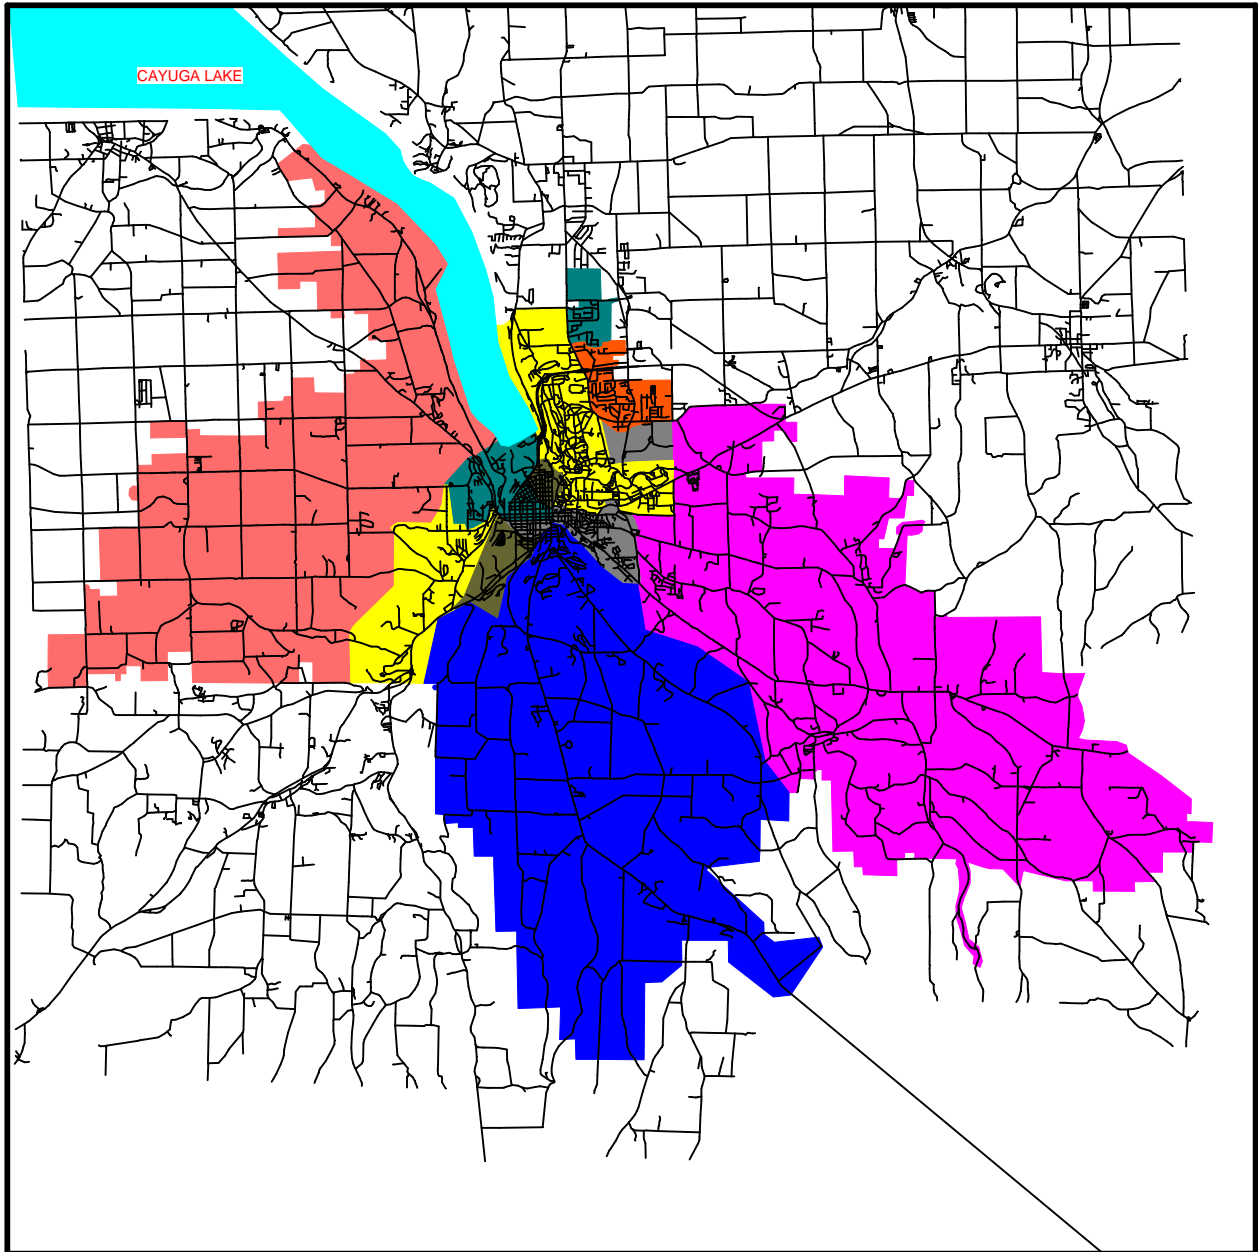

CURRENT ELEMENTARY BOUNDARIES

Ithaca City School District
District Map

<u>Color Key</u>	
Grey	Belle Sherman
Teal	Beverly J. Martin
Magenta	Caroline
Yellow	Cayuga Heights
Red	Enfield
Brown	Fall Creek
Orange	Northeast
Blue	South Hill